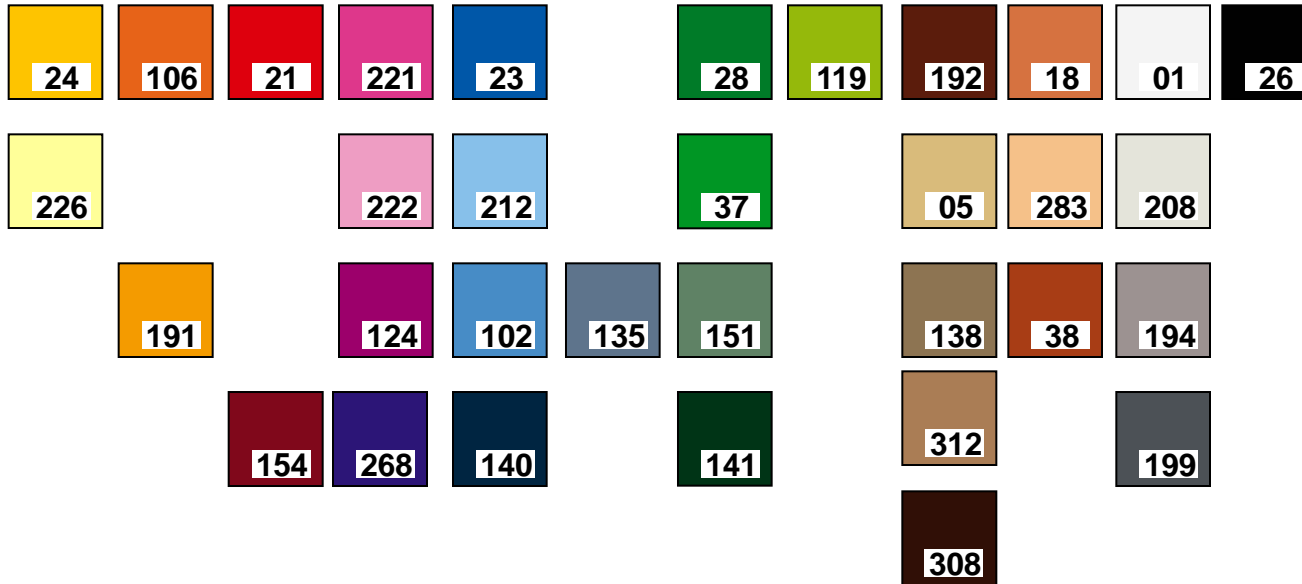

2010 LEGO Color palette:

Solid :

Effects :

Transparent :

Colour Id	Descr Eng	Colour Id	Descr Eng	Colour Id	Descr Eng	Colour Id	Descr Eng	Colour Id	Descr Eng
1	WHITE	40	TRANSPARENT	111	TRANSPARENT BROWN	143	TRANSPARENT FLOURESCENT BLUE	212	LIGHT ROYAL BLUE
5	BRICK-YELLOW	41	TRANSPARENT RED	113	TRANS.MEDIUM REDDISH-VIOLET	148	METALLIC DARK GREY	221	BRIGHT PURPLE
18	NOUGAT	42	TRANSPARENT LIGHT BLUE	119	BRIGHT YELLOWISH-GREEN	151	SAND GREEN	222	LIGHT PURPLE
21	BRIGHT RED	43	TRANSPARENT BLUE	124	BRIGHT REDDISH-VIOLET	154	DARK RED	226	COOL YELLOW
23	BRIGHT BLUE	44	TRANSPARENT YELLOW	126	TR.BRIGHT BLUISH-VIOLET	182	TRANSPARENT BRIGHT ORANGE	268	MEDIUM LILAC
24	BRIGHT YELLOW	47	TRANSPARENT FL.REDDISH-ORANGE	131	SILVER	191	FLAME YELLOWISH ORANGE	283	LIGHT NOUGAT
26	BLACK	48	TRANSPARENT GREEN	135	SAND BLUE	192	REDDISH BROWN	294	PHOSPH.GREEN
28	DARK GREEN	49	TRANSPARENT FLOURESCENT GREEN	138	SAND YELLOW	194	MEDIUM STONE GREY	297	WARM GOLD
37	BRIGHT GREEN	102	MEDIUM BLUE	140	EARTH BLUE	199	DARK STONE GREY	308	DARK BROWN
38	DARK ORANGE	106	BRIGHT ORANGE	141	EARTH GREEN	208	LIGHT STONE GREY	311	TRANS.BRIGHT GREEN
								312	MEDIUM NOUGAT